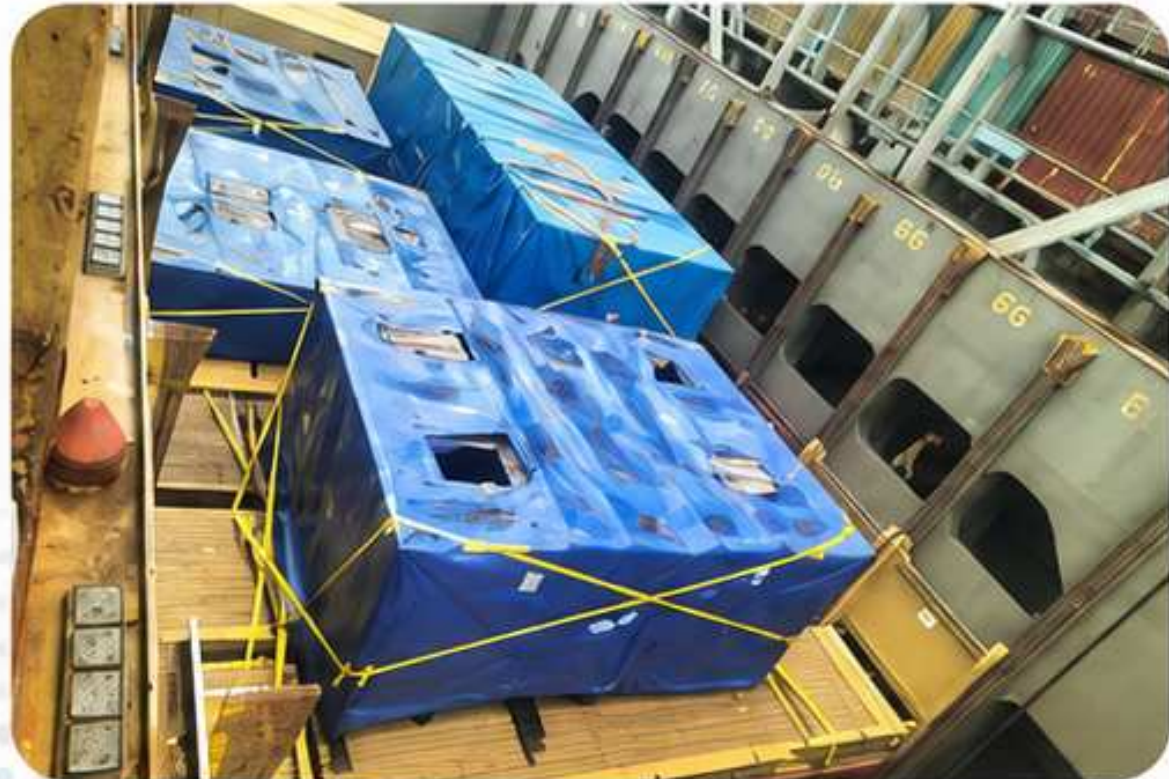

551 packages of accessories & oil pallets

2 shore cranes — SWL 650 MT + 700 MT

44 x 40' standard trailers + 15 hydraulic trailers

End-to-end coordination included vessel fixing, intercarting, customs clearance, stevedoring and heavy-lift loading - Crane Operations.

OUR PROJECTS

BREAKBULK SHIPMENT

Hazira, India - Qatar

EPC Pipeline Project

1 Main Unit + 3 pallets + 18 Loose Packages

56 Tons

Ships Own Crane — SWL 115 MT

Lifting Beam — SWL 65 MT

OUR PROJECTS

UC BREAKBULK – ONBOARD OPERATIONS

Nhava Sheva – Veracruz, Mexico

Industrial Equipment

4 Packages

(L) 1213 x (W) 490 x (H) 370 cm

29 Tons

OUR PROJECTS